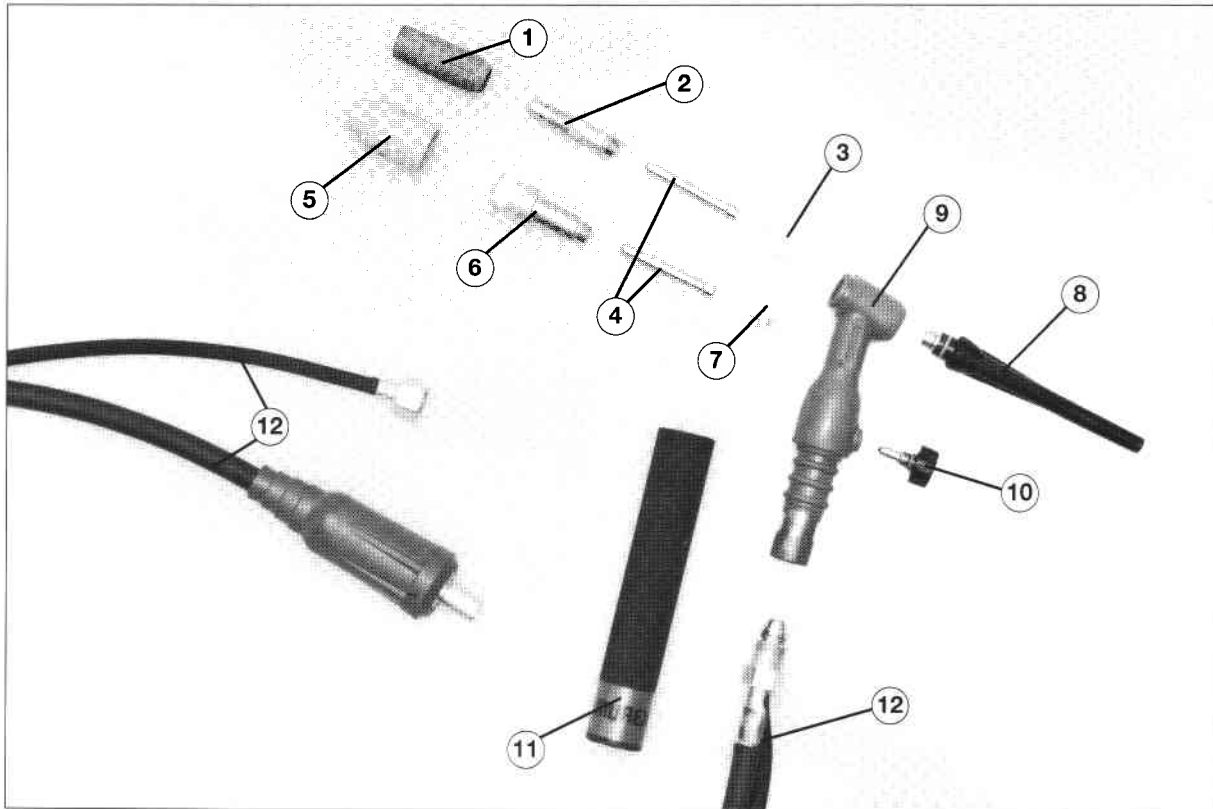

Parts List - TG203V

TG203V 3.8m TIG Torch

1411738

200 Amps @ 60% Duty Cycle DC -ve
120 Amps @ 60% Duty Cycle AC

Nozzles / Collet Bodies

1	Ceramic Nozzle 47mm x 6mm Pk10	1408350
▲ 1	Ceramic Nozzle 47mm x 8mm Pk10	1408351
1	Ceramic Nozzle 47mm x 10mm Pk10	1408352
● 1	Ceramic Nozzle 47mm x 11mm Pk10	1408353
▲ 1	Ceramic Nozzle 47mm x 13mm Pk10	1408354
1	Ceramic Nozzle 47mm x 16mm Pk10	1408355
1	Ceramic Nozzle 47mm x 20mm Pk10	1408356
* 2	Collet Body 0.5mm	1408091
* 2	Collet Body 1.0mm	1408092
*▲ 2	Collet Body 1.6mm	1408093
*● 2	Collet Body 2.4mm	1408094
*▲ 2	Collet Body 3.2mm	1408095
* 2	Collet Body 4.0mm	1408096
3	Nozzle Gasket	1411649

Collets

4	Collet 0.5mm Pk5	1408190
4	Collet 1.0mm Pk5	1408191
4	Collet 1.6mm Pk5	1408192
4	Collet 2.4mm Pk5	1408193
4	Collet 3.2mm Pk5	1408194
4	Collet 4.0mm Pk5	1408195

Switches and Components

NS	Momentary Switch (SW1F)	1411668
NS	On/Off Switch (SW2)	1411669
NS	Strap-On Switch (SW3)	1411735
NS	Switch Kit 3.8m (SW3)	1412221
NS	Switch Boot 27mm dia. (SW1F)	1412252
NS	Switch Boot 27mm dia. (SW2)	1412253

Components

▲ NS	Short Back Cap with O Ring	1408143
● 8	Long Back Cap with O Ring	1408144
9	Torch Body	1412898
10	Valve with O Ring	1412897
11	Torch Handle 27mm Diameter	1411651
◆ 12	Power/Gas Lead Assembly 3.8m	1411652
● NS	Neoprene Rubber 13.7m	1411674
NS	Protective Zip Cover 3.1m	1411672
NS	Tig Spot Welding Kit	1411662
NS	Torch Accessory Kit	1410207

Torch Switch Plugs

NS	Plug 2-pin	1407817
NS	Plug 3 Pin	607574
NS	Plug 4 Pin	627018
NS	Plug 6 Pin	607771

KEY

- * Collet Bodies include one collet of matching size
- ◆ Gas hose fitted with 1/4" BSP nut & nipple
- Power cable fitted with 35mm² Dinse plug