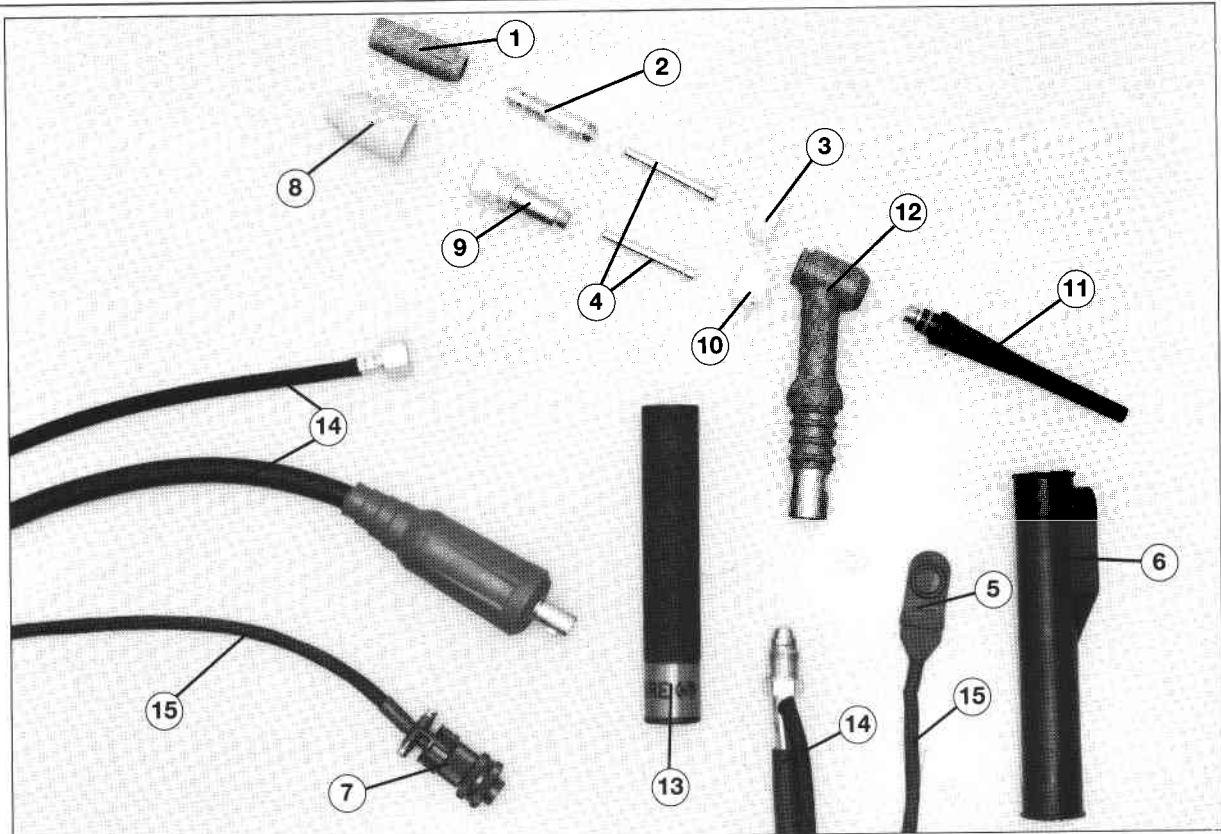

Parts List - TG203

TG203 3.8m TIG Torch
TG203 7.6m TIG Torch

1415022
1415023

200 Amps @ 60% Duty Cycle DC -ve
 120 Amps @ 60% Duty Cycle AC

Nozzles / Collet Bodies

▲ 1	Ceramic Nozzle 47mm x 6mm Pk10	1408350
1	Ceramic Nozzle 47mm x 8mm Pk10	1408351
1	Ceramic Nozzle 47mm x 10mm Pk10	1408352
● 1	Ceramic Nozzle 47mm x 11mm Pk10	1408353
▲ 1	Ceramic Nozzle 47mm x 13mm Pk10	1408354
1	Ceramic Nozzle 47mm x 16mm Pk10	1408355
1	Ceramic Nozzle 47mm x 20mm Pk10	1408356
* 2	Collet Body 0.5mm	1408091
* 2	Collet Body 1.0mm	1408092
*▲ 2	Collet Body 1.6mm	1408093
*● 2	Collet Body 2.4mm	1408094
*▲ 2	Collet Body 3.2mm	1408095
* 2	Collet Body 4.0mm	1408096
3	Nozzle Gasket	1411649

Components

▲ NS	Short Back Cap with O Ring	1408143
● 11	Long Back Cap with O Ring	1408144
12	Torch Body	1411650
13	Torch Handle 27mm Diameter	1411651
◆ 14	Power/Gas Lead Assembly 3.8m	1411652
◆ 14	Power/Gas Lead Assembly 7.6m	1411653
15	Torch Switch Leads 3.8m	1415038
15	Torch Switch Leads 7.6m	1415039
● NS	Neoprene Rubber 13.7m	1411675
NS	Protective Zip Cover 3.1m	1411672
NS	Protective Zip Cover 6.7m	1411673
NS	Tig Spot Welding Kit	1411662
NS	Torch Accessory Kit	1410207

KEY

- * Collet Bodies include one collet of matching size
- ◆ Gas hose fitted with 1/4" BSP nut & nipple
- Power cable fitted with 35mm² Dinse plug

- Consumable items supplied with the torch
- ▲ Items contained in the accessory kit
- NS Not Shown