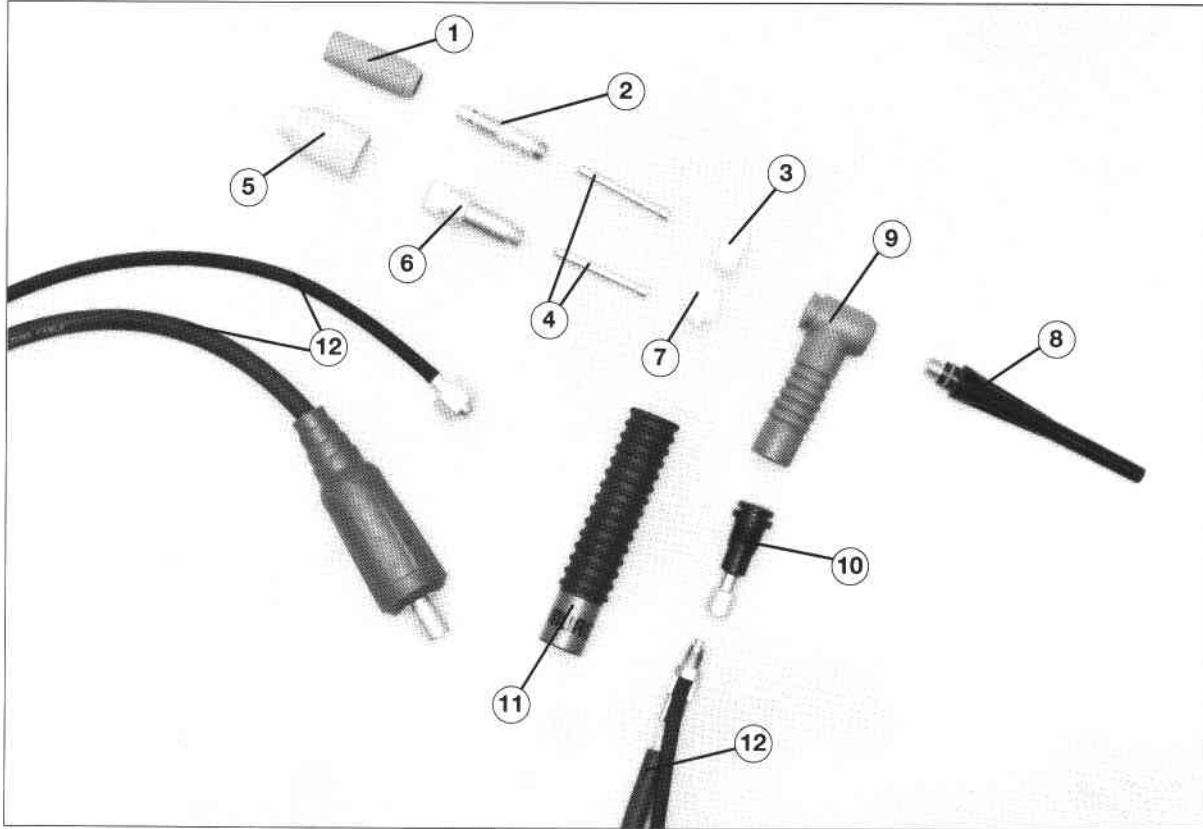

Parts List - TG153F

TG153F 3.8m TIG Torch
TG153F 7.6m TIG Torch

1412295
1412297

150 Amps @ 60% Duty Cycle DC -ve
 90 Amps @ 60% Duty Cycle AC

Nozzles / Collet Bodies

▲	1 Ceramic Nozzle 47mm x 6mm Pk10	1408350
	1 Ceramic Nozzle 47mm x 8mm Pk10	1408351
	1 Ceramic Nozzle 47mm x 10mm Pk10	1408352
●	1 Ceramic Nozzle 47mm x 11mm Pk10	1408353
▲	1 Ceramic Nozzle 47mm x 13mm Pk10	1408354
	1 Ceramic Nozzle 47mm x 16mm Pk10	1408355
	1 Ceramic Nozzle 47mm x 20mm Pk10	1408356
*	1 Collet Body 0.5mm	1408091
*	2 Collet Body 1.0mm	1408092
* ▲	2 Collet Body 1.6mm	1408093
* ●	2 Collet Body 2.4mm	1408094
* ▲	2 Collet Body 3.2mm	1408095
	3 Nozzle Gasket	1411649

Torch Switch Plugs

	NSPlug 2-pin	1407817
	NSPlug 3 Pin	607574
	NSPlug 4 Pin	627018
	NSPlug 6 Pin	607771

Nozzles / Gas Lenses

5	Gas Lens Nozzle 41mm x 6mm Pk5	1408386
5	Gas Lens Nozzle 41mm x 8mm Pk5	1408387
5	Gas Lens Nozzle 41mm x 10mm Pk5	1408388
5	Gas Lens Nozzle 41mm x 11mm Pk5	1408389
5	Gas Lens Nozzle 41mm x 13mm Pk5	1408390
5	Gas Lens Nozzle 41mm x 18mm Pk5	1408391
* 6	Gas Lens Collet Body 0.5mm	1408111
* 6	Gas Lens Collet Body 1.0mm	1408112
* 6	Gas Lens Collet Body 1.6mm	1408113
* 6	Gas Lens Collet Body 2.4mm	1408114
* 6	Gas Lens Collet body 3.2mm	1408115
7	Gas Lens Insulator	1412254

Components

▲	NS	Short Back Cap with O Ring	1408143
●	8	Long Back Cap with O Ring	1408144
	9	Torch Head	1412298
	10	Torch Body	1412259
	11	Torch Handle	1412299
◆	12	Power/Gas Lead Assembly 3.8m	1411645
◆	12	Power/Gas Lead Assembly 7.6m	1411646
●	NS	Neoprene Rubber 13.7m	1411674
	NS	Protective Zip Cover 3.1m	1411672
	NS	Protective Zip Cover 6.7m	1411673
	NS	Tig Spot Welding Kit	1411662
	NS	Torch Accessory Kit	1410208

KEY

- * Collet Bodies include one collet of matching size
- ◆ Gas hose fitted with 1/4" BSP nut & nipple
- ◆ Power cable fitted with 35mm² Dinse plug

- Consumable items supplied with the torch
- ▲ Items contained in the accessory kit
- NS Not Shown